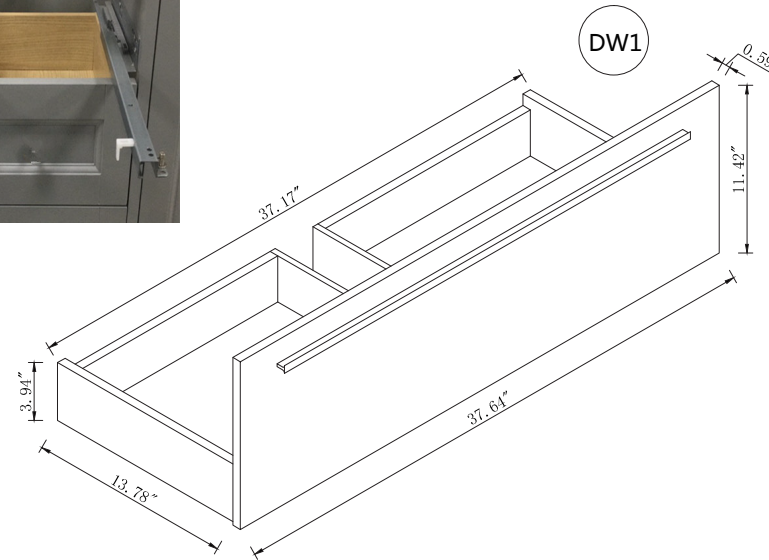

Top view

Back view

Side view

Front view

Drawer Interior Size

DWG. NO.:

MODEL NO.:

VF43540MWH_BS

ALTERATIONS

- 1
- 2
- 3
- 4

FOR PROPOSAL ONLY ALL DIMENSIONS TO BE VERIFIED

SCALE:

DWG. BY:

CHECKED BY:

DATE:

PROJECT: