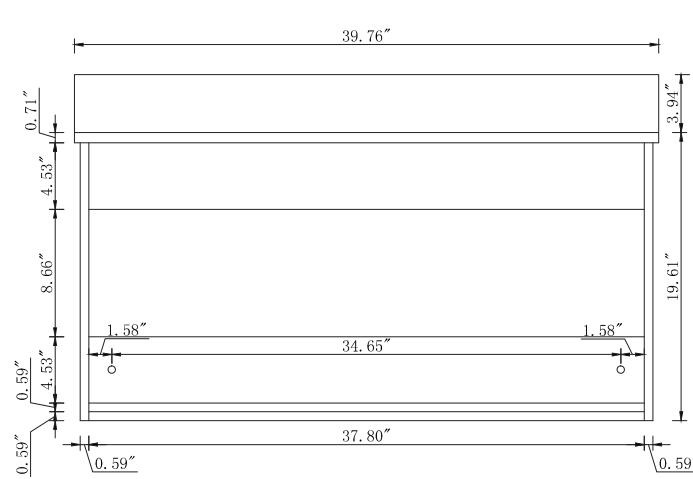

Top view

Back view

Side view

Front view

Drawer Interior Size

DWG. NO.:

MODEL NO.:

VF43540MWH_BS

ALTERATIONS

- 1
- 2
- 3
- 4

FOR PROPOSAL ONLY ALL DIMENSIONS TO BE VERIFIED

SCALE:

DWG. BY:

CHECKED BY:

DATE:

PROJECT: