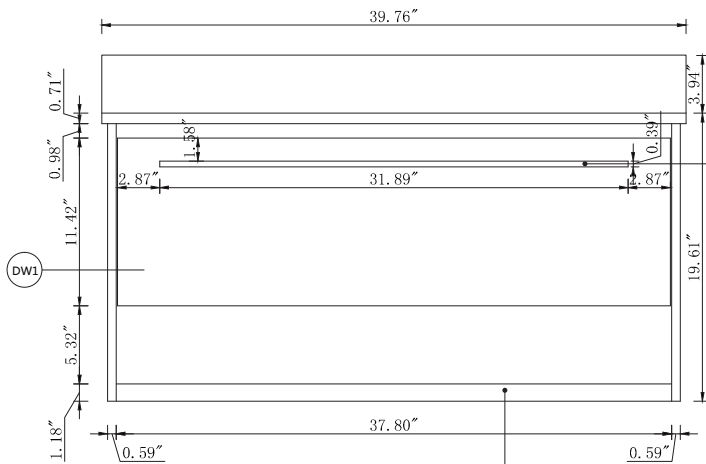

Top view

Back view

Side view

Front view

Drawer Interior Size

DWG. NO.:

MODEL NO.:

VF43540MWH_BS

ALTERATIONS

- 1
- 2
- 3
- 4

FOR PROPOSAL ONLY ALL DIMENSIONS TO BE VERIFIED

SCALE:

DWG. BY:

CHECKED BY:

DATE:

PROJECT: