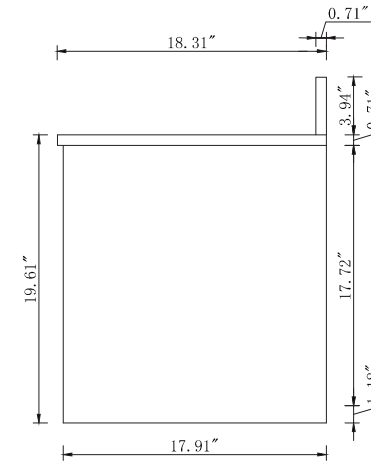

Top view

Back view

Side view

Front view

Drawer Interior Size

DWG. NO.:

MODEL NO.:

VF43540MWH_BS

ALTERATIONS

- 1
- 2
- 3
- 4

FOR PROPOSAL ONLY ALL DIMENSIONS TO BE VERIFIED

SCALE:

DWG. BY:

CHECKED BY:

DATE:

PROJECT: